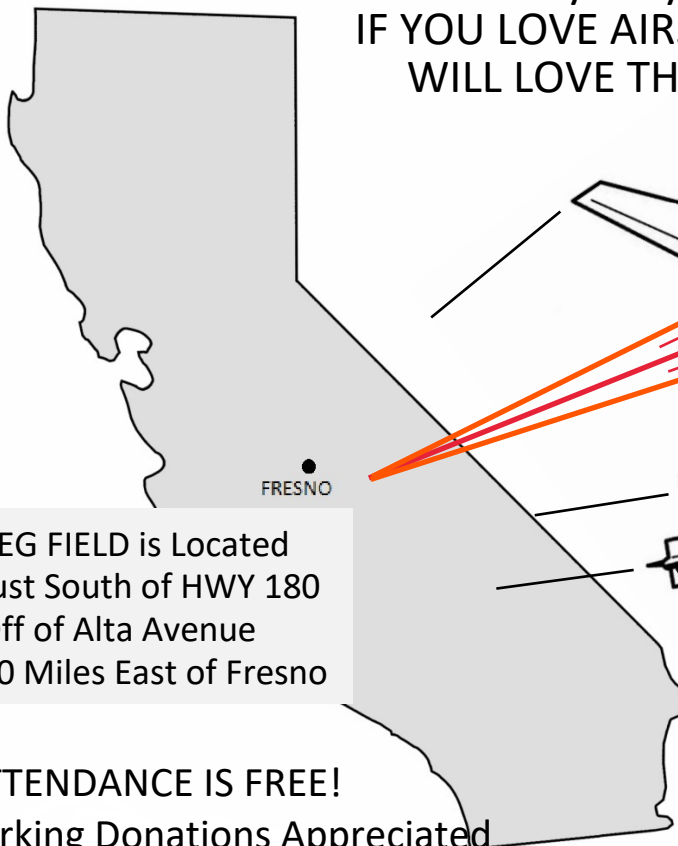

# **KINGS CANYON JET RALLY**

Hosted by:  
**THE CLOVIS AREA MODELERS**  
Saturday May 16, 2020  
**IF YOU LOVE AIRSHOWS YOU  
WILL LOVE THIS EVENT!**

SEE RADIO CONTROLLED MODEL  
JETS FROM ALL ERAS PERFORM  
REALISTICALLY AND REACH SPEEDS  
OF UP TO 200 MPH!

PEG FIELD is Located  
Just South of HWY 180  
Off of Alta Avenue  
20 Miles East of Fresno

SNACK BAR and  
PUBLIC  
RAFFLE! DON'T  
MISS IT!

ATTENDANCE IS FREE!  
Parking Donations Appreciated  
Go to [www.clovisrc.club/events/jet-rally/](http://www.clovisrc.club/events/jet-rally/)  
For directions and more info!